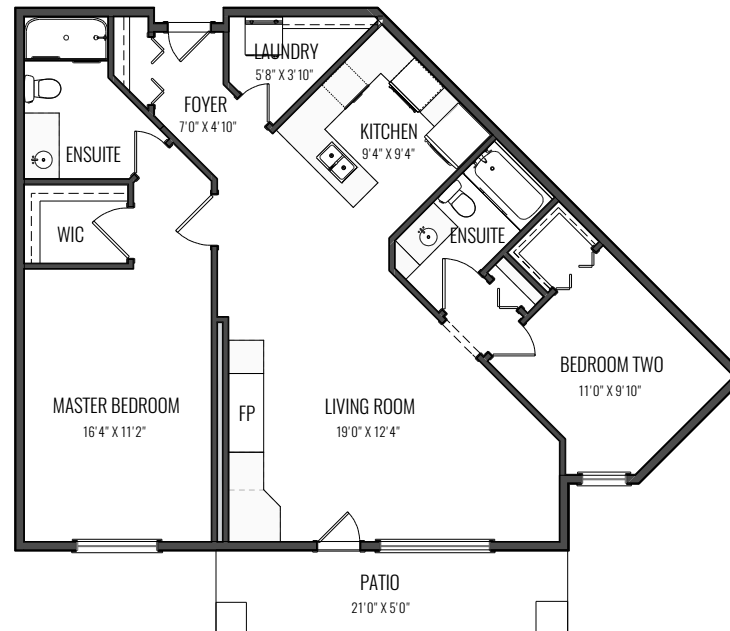

106, 40 PARKRIDGE VIEW SE

MAIN - 1030.77 Sq.ft. / 95.75 m²
TOTAL - 1030.77 Sq.ft. / 95.75 m²

SERGHEI CICALA
CENTURY 21 POWER REALTY
CICALASERGHEI@GMAIL.COM
403.288.2121

CONVENTIONAL CONDO

*RECA RMS MEASUREMENTS TAKEN PAINT TO PAINT

MAIN LEVEL